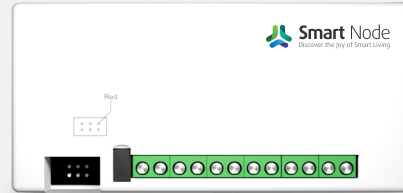

Touch Panel

Model No : TPRW.4XDXX

Technical Attributes

Combination	0 Humming free fan 4 Dimmable load 0 Normal load 0 Heavy load
Mode of operation	Physical, Voice, Mobile app, IR remote
Module size	4M(5*3)
Touch panel material	Acrylic, Glass, Wood, Marble
Touch panel dimensions	95mm x 95mm x 10mm
Operating voltages	100-240 VAC.
Warranty	5 Years
Touch panel shockproof	Yes
Touch panel water resistance	Yes
Contact type	Capacitive
Switch type	IR switch
Mounting type	Wall mount
Button touch switch	4
Remote control working range	8 meter
Support	0 %-100% brightness dimmer
Wireless type	Wi-Fi 2.4 GHz 802.11 b/g/n
App support	Android / iOS / Web
Controller type	Third party application
Max.load (fan)	N/A
Max.load (per dimmer, up to 3 LED)	100 watt
Max.load (per normal load switch, up to 3 LED)	N/A
Max.load (per high load switch, up to 4 LED)	N/A

Features

	0%-100% brightness dimming
	Internet independent scheduling
	Anti-shock switching
	Compatible with traditional switches and capacitive switches
	OTA update support
	Hassle free installation
	3-way touch control
	Smooth dimming