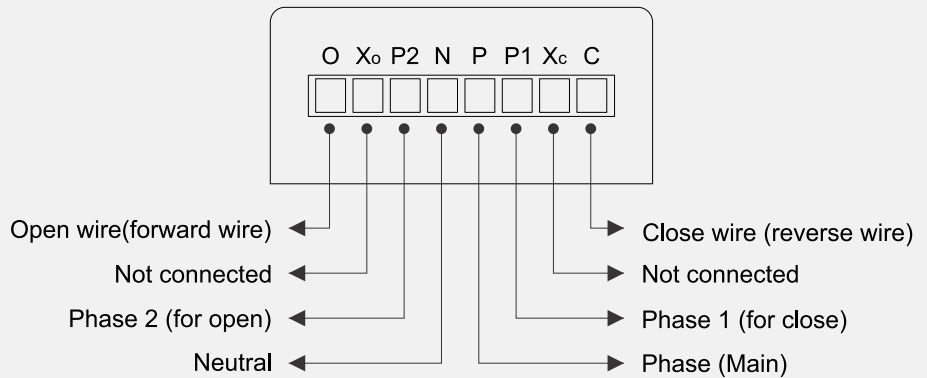

Curtain Controller

Model No: SD.CC

Technical Attributes

Compatibility	Dry contact or 230V motorized curtain
Combination	Single curtain
Module size	2
Material	ABS
Color	White
Product dimensions (in mm)	70mm x 52mm x 25mm
Product weight	85gms
Operating voltages	100-240 VAC.
Operating temperature	0°C - 65°C non condense
Shock proof	No
Water resistance	No
Warranty	5 Years
Max.load (max.1 load)	1000 watt

Features

-  Stop control characteristic
-  Internet independent scheduling
-  Easy to operate
-  Dry contact or 230V motorized curtain