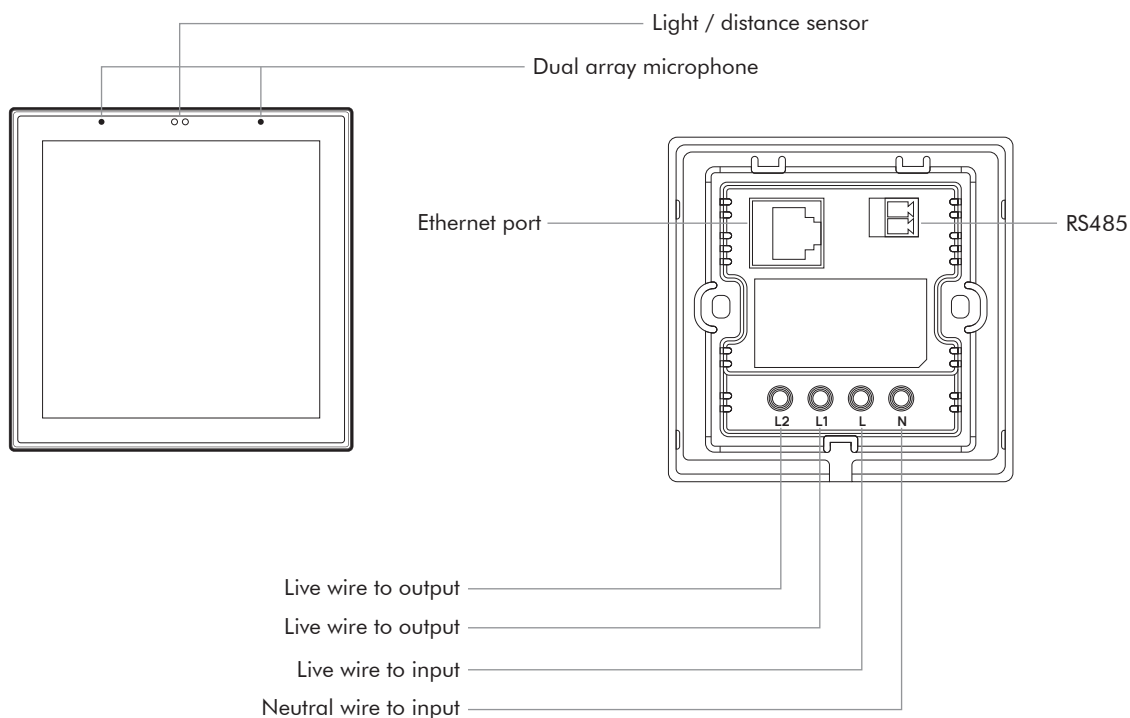

USER INTERFACE AND PORTS

SAFETY INSTRUCTIONS

- This product must be installed by professional electricians.
- Turn off the main power in the electricity box and make sure the live wire is not alive with a test pencil.
- This product should be kept away from fire and water during installation and use.
- This product can not be used in moisture circumstances such as bathrooms.

**SmartNode
Automations Pvt. Ltd.**

A-09-02-B, Kamdhenu Industrial Estate
Opp, Gorwa Water Tank, Gorwa, Vadodara-390016

Tel.: +91 8200824126 | Email : info@smartnode.in
www.smartnode.in