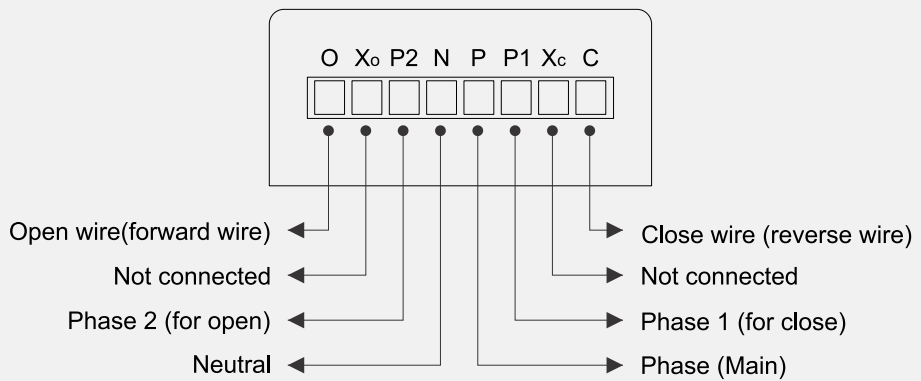

Curtain Controller

Model No: SD.1C

Technical Attributes

Compatibility	Dry contact or 230V motorized curtain
Combination	Single curtain
Module size	2
Material	ABS
Color	White
Product dimensions (in mm)	70mm x 52mm x 25mm
Product weight	85gms
Operating voltages	100-240 VAC.
Operating temperature	0°C - 65°C non condense
Shock proof	No
Water resistance	No
Warranty	5 Years
Max.load (max.1 load)	1000 watt

Features

-  Stop control characteristic
-  Internet independent scheduling
-  Easy to operate
-  Dry contact or 230V motorized curtain