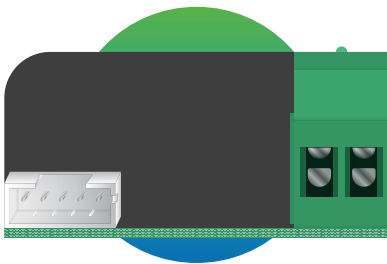

Smart Node
Discover the Joy of Smart Living

smartnode.in

SCENE CONTROLLER

With Touch Interfaces and with Keypad

PANEL

SCENE CONTROLLER

WHAT IS IN THE BOX?

WITH PANEL

Scene controller

Touch Interface

Touch cable

SD.SSC.1 TECHNICAL INFORMATION

Operating Voltages	100 - 240 VAC
Module size	2M
Operating temperature	0°C - 65°C Non condense
Warranty	5 years
Shock proof	Yes
Water resistance	No
Dimension	92.60mm X 89.10mm

TECHNICAL ATTRIBUTES **TI.4S** Scene Controller

Module size	2M
TI dimension	92.60mm X 89mm
TI shock proof	Yes
TI water resistance	Yes
Contact type	Capacitive
Mounting type	Wall mount
Touch button	4
Remote control working range	8 meter
Wireless type	Wi-Fi 2.4 GHz 802.11 b/g/n

TECHNICAL ATTRIBUTES **TI.8S** Scene Controller

Module size	6M
TI dimension	226.20mm X 89mm
TI shock proof	Yes
TI water resistance	Yes
Contact type	Capacitive
Switch type	IR switch
Mounting type	Wall mount
Touch button	8
Remote control working range	8 meter
Wireless type	Wi-Fi 2.4 GHz 802.11 b/g/n