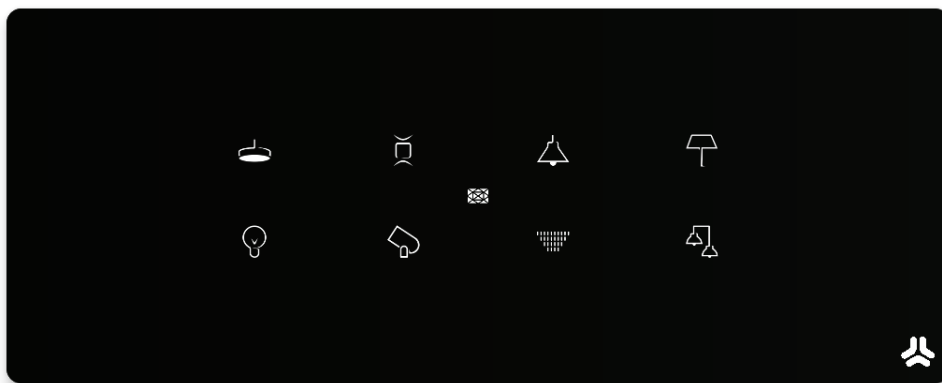

8 SCENE CONTROLLER TOUCH

16 scenes in 8 switches with tap and long press options