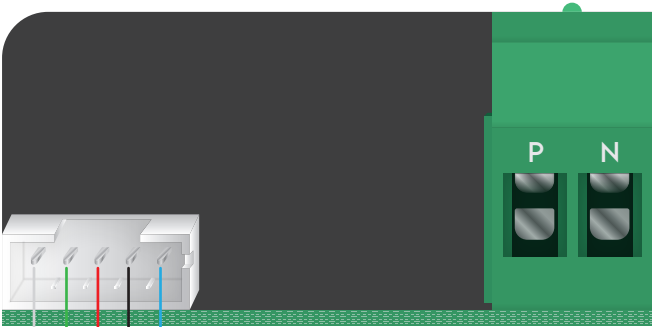

TECHNICAL ATTRIBUTES **TI.8S** Scene Controller

Module size	6M
TI dimension	226.20mm X 89mm
TI shock proof	Yes
TI water resistance	Yes
Contact type	Capacitive
Switch type	IR switch
Mounting type	Wall mount
Touch button	8
Remote control working range	8 meter
Wireless type	Wi-Fi 2.4 GHz 802.11 b/g/n

8 SCENE CONTROLLER TOUCH

16 scenes in 8 switches with tap and long press options

4 SCENE CONTROLLER TOUCH

8 scenes in 4 switches with tap and long press options

TUTORIALS TAP ON THE BUTTONS

To start configuration mode
in Scene Controller

To add a Scene controller to the
Smart Node mobile app

DIAGRAMS

KEYPAD

**SCENE
CONTROLLER**

**WHAT IS IN
THE BOX?**

WITH KEYPAD

Scene controller

Keypad