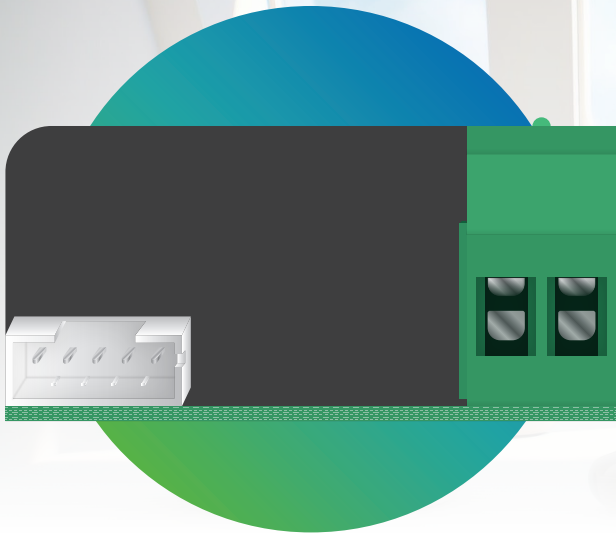

Smart Node
Discover the Joy of Smart Living

smartnode.in

SCENE CONTROLLER

With Touch Interfaces and with Keypad

PANEL

SCENE CONTROLLER

WHAT IS IN THE BOX?

WITH PANEL

Scene controller

Touch Interface

Touch cable

SD.SSC.1 TECHNICAL INFORMATION

Operating Voltages	100 - 240 VAC
Module size	2M
Operating temperature	0°C - 65°C Non condense
Warranty	5 years
Shock proof	Yes
Water resistance	No
Dimension	92.60mm X 89.10mm

TECHNICAL ATTRIBUTES **TI.4S** Scene Controller

Module size	2M
TI dimension	92.60mm X 89mm
TI shock proof	Yes
TI water resistance	Yes
Contact type	Capacitive
Mounting type	Wall mount
Touch button	4
Remote control working range	8 meter
Wireless type	Wi-Fi 2.4 GHz 802.11 b/g/n

TECHNICAL ATTRIBUTES **TI.8S** Scene Controller

Module size	6M
TI dimension	226.20mm X 89mm
TI shock proof	Yes
TI water resistance	Yes
Contact type	Capacitive
Switch type	IR switch
Mounting type	Wall mount
Touch button	8
Remote control working range	8 meter
Wireless type	Wi-Fi 2.4 GHz 802.11 b/g/n