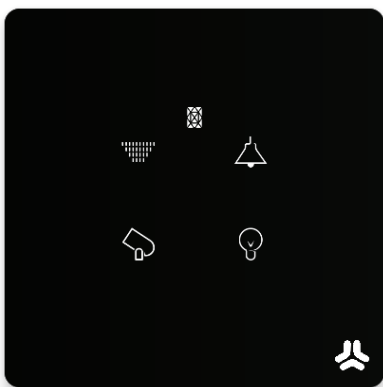

TECHNICAL ATTRIBUTES **TI.4S** Scene Controller

Module size	2M
TI dimension	92.60mm X 89mm
TI shock proof	Yes
TI water resistance	Yes
Contact type	Capacitive
Mounting type	Wall mount
Touch button	4
Remote control working range	8 meter
Wireless type	Wi-Fi 2.4 GHz 802.11 b/g/n

TECHNICAL ATTRIBUTES **TI.8S** Scene Controller

Module size	6M
TI dimension	226.20mm X 89mm
TI shock proof	Yes
TI water resistance	Yes
Contact type	Capacitive
Switch type	IR switch
Mounting type	Wall mount
Touch button	8
Remote control working range	8 meter
Wireless type	Wi-Fi 2.4 GHz 802.11 b/g/n

8 SCENE CONTROLLER TOUCH

16 scenes in 8 switches with tap and long press options

4 SCENE CONTROLLER TOUCH

8 scenes in 4 switches with tap and long press options

TUTORIALS TAP ON THE BUTTONS

To start configuration mode
in Scene Controller