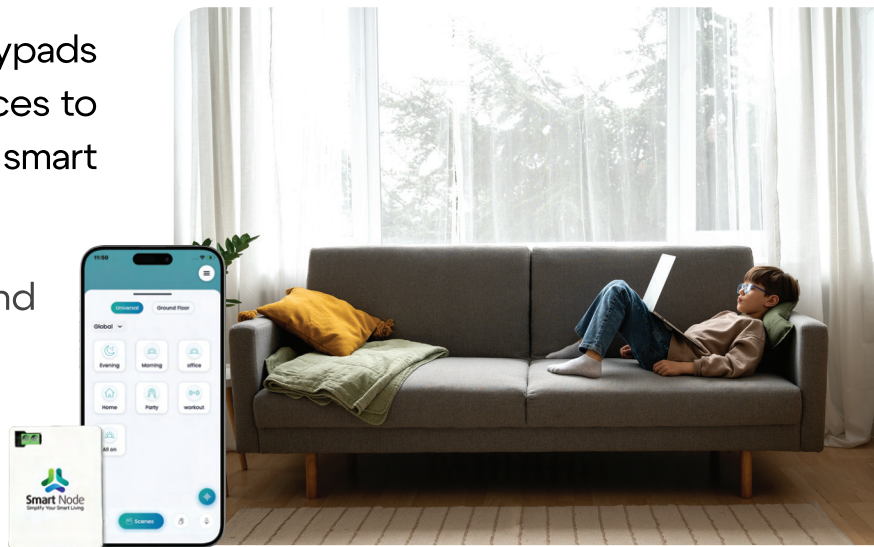

Battery
Alerts

USB Emergency
Power

Dealbolt
Security

Real-Time
Lockout

Scene Switch Controller

One Touch. Multiple Actions.

The backend that powers Scene Keypads and Cosmos, enabling multiple devices to respond together through a single smart command.

- Instantly trigger lights, curtains, and appliances together.
- Connect multiple actions into one seamless scene.
- Create personalized settings for daily routines and moments.

NFC Tag

Tap Once. Instant Control.