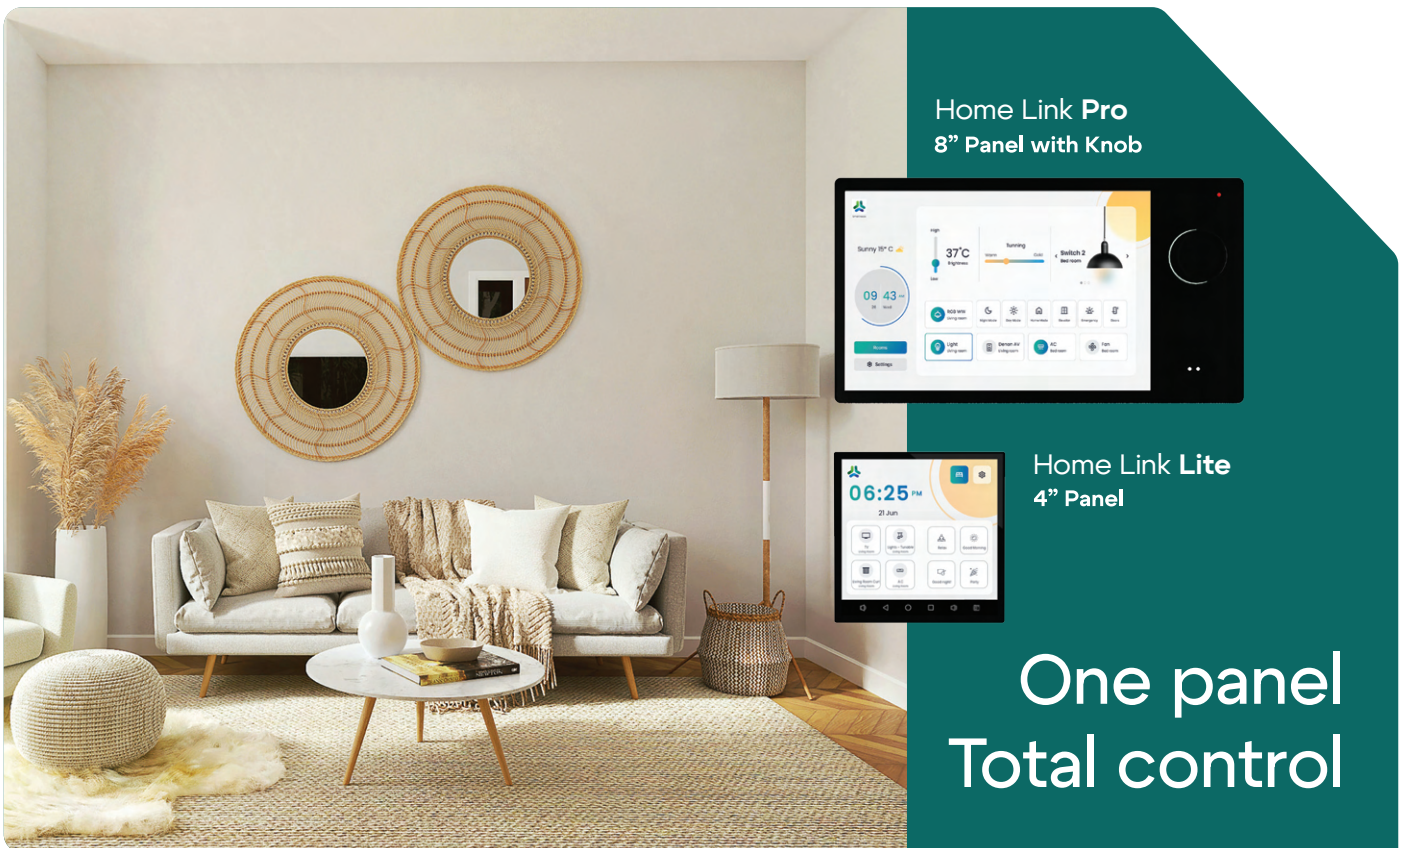

Scene Keypads

Control every moment with Home Tune, Home Vibe, and Cosmos Keypads, where lights, climate, and ambience work in harmony. Every touch shapes a seamless scene designed for your lifestyle.

Home Tune

One tap is all it takes.

Lights, ambience, and mood,
perfectly aligned.

Create the atmosphere you want to
live in.

Home Vibe

Moments, perfectly set with a
single press.

Warm, calm, or vibrant,
your space adapts instantly.

All with a single press.

Smart Panel

Designed to bring your home together.
Control every experience from one elegant interface.

Unified Control
Manage lighting, climate, curtains and more from one interface

Switch appliances on or off effortlessly, anytime, anywhere. All from a single unified app.

User-Friendly Room View

Visual Room Control

Navigate your home visually with an intuitive room-based interface designed for faster and smarter control.