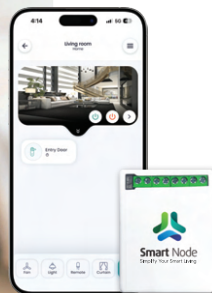

IR Blaster

Replace all your IR remotes with our IR Blaster and control any IR appliances.

- Integrates with a wide array of IR appliances.
- Provides 360° coverage.
- Offers simple setup and configuration processes.

IR Emitter

Control multiple IR appliances across distant rooms with wired emitter.

- Seamlessly manage IR appliances in different rooms.
- Provides 5 unique wired channels.

Door Controller

Connect it to your EM or Digital lock and gain the ability to lock or unlock your door remotely.

- Compatible with any type of NO/NC Locks.
- Provides application control remotely.

Gate Controller

Enjoy the control of your gate remotely via our mobile app for effortless access management and convenience.