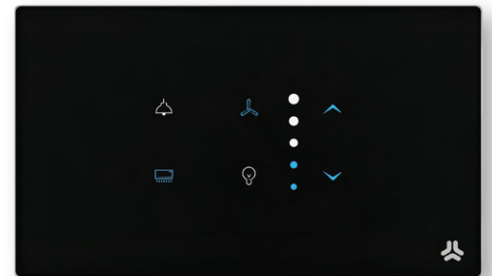

Touch Panel

Smart touch panel replaces traditional switches and adds an aesthetic touch to your home.

- Elevates your home's aesthetic with minimalist touch panel.
- Built with quality materials and craftsmanship.