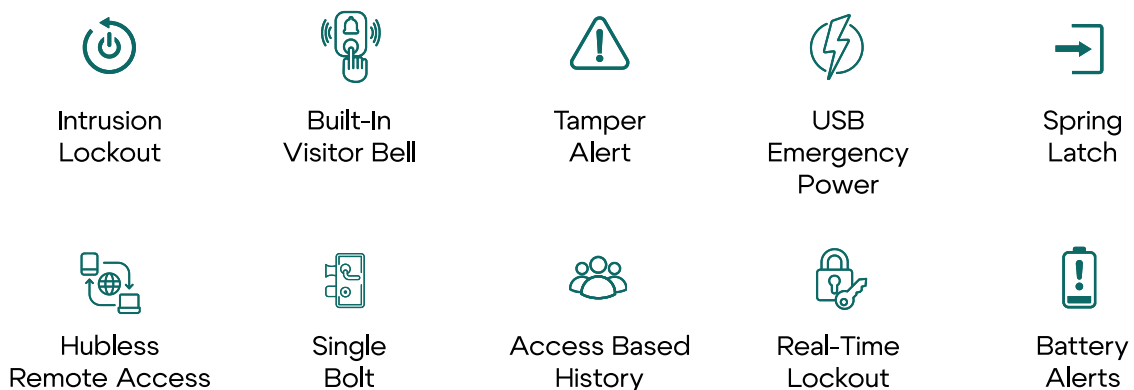

Bolt Pro

Bolt Pro brings the power of Wi-Fi connectivity, allowing you to monitor and manage your door. With its perfect balance of smart features and modern design, it transforms everyday access into a seamless secured experience.

Fingerprint | RFID Card | PIN Code | Mechanical Key | App | OTP